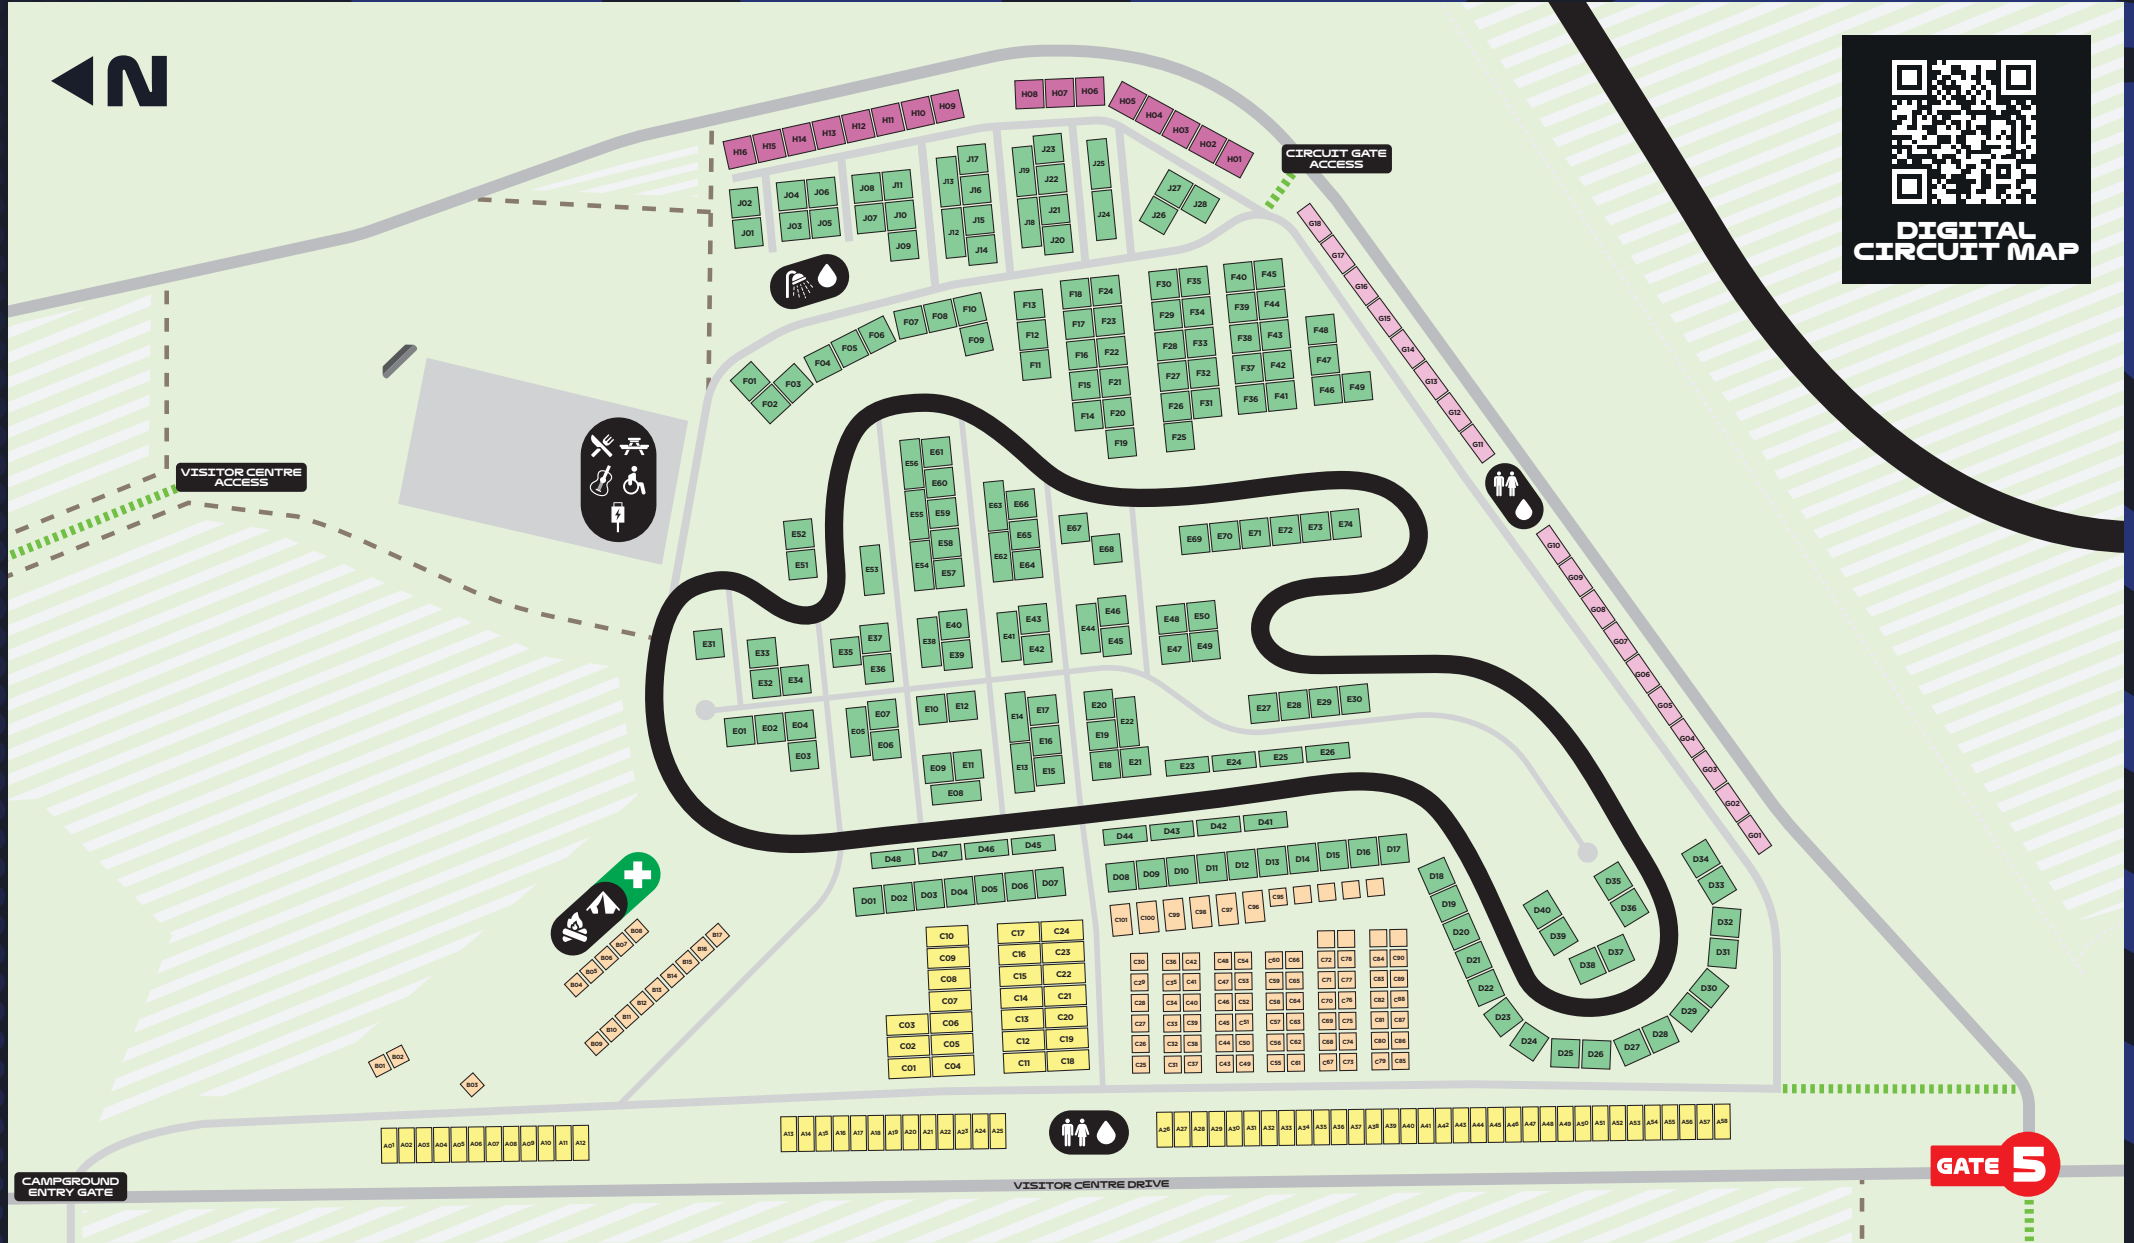

TRACKSIDE CAMPGROUND

- ACCESSIBLE CONVENIENCES
- PUBLIC CONVENIENCES
- SHOWERS
- CATERING/BAR
- PICNIC SEATING AREA
- CHARGING STATION
- HYDRATION STATION
- FIRST AID
- CAMPGROUND OFFICE
- FIREWOOD SALES
- TRACKSIDE ENTERTAINMENT STAGE
- GATE 5 CAMPGROUND ENTRY GATE
- PEDESTRIAN ACCESS ONLY
- PERIMETER FENCELINE
- NO ACCESS
- STANDARD CAMPSITES
- POWERED CAMPSITES
- PRE-PITCHED CAMPSITES
- PREMIUM CAMPSITES
- PREMIUM PARTIAL VIEW